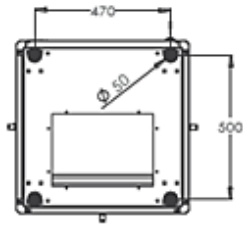

BOTTOM VIEW