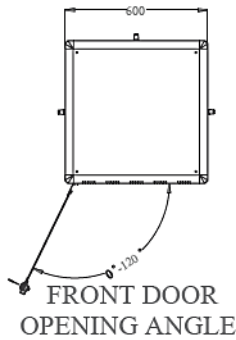

EXPLODED VIEW

FRONT DOOR
OPENING ANGLE

MAX/STD/MIN
EQUIPMENT
MOUNTING
DISTANCE

DIMENSIONS
IN
WIDTH AND HEIGHT

DYNAMIC Series Free Standing 19" Cabinets W=600mm D=600mm

ROOT Product Number ***	Product Description	Size WxDXH mm	h size in U	h in mm	*H mm, overall without feet and/or castor	Width Overall mm	Width Rail to Rail	Depth Overall mm	**Depth Shipping Conf. Rail to Rail mm	QTY IN PACKAGE	PACKING DIMENSIONS WxDXH mm	Standard NET Weight of product kgs	Gross Weight of Product kgs	QTY IN PALETTE	PALETTE DIMENSIONS WxDXH mm	Palette Weight kgs
LN-FS12U6060-CC-111	12U 19" Free Standing Cabinet W=600mm D=600mm	600x600x720	12U	533	720	600	19"	600	370	1	680x680x850	35,7	42,9	2	680x680x1700	85,8
LN-FS16U6060-CC-111	16U 19" Free Standing Cabinet W=600mm D=600mm	600x600x898	16U	711	898	600	19"	600	370	1	680x680x1020	40,9	48,5	2	680x680x2076	97
LN-FS20U6060-CC-111	20U 19" Free Standing Cabinet W=600mm D=600mm	600x600x1076	20U	889	1076	600	19"	600	370	1	680x680x1216	45,2	53,2	2	680x680x2432	106,4
LN-FS22U6060-CC-111	22U 19" Free Standing Cabinet W=600mm D=600mm	600x600x1164	22U	978	1164	600	19"	600	370	1	680x680x1305	47,9	56,1	2	680x680x2608	112,2
LN-FS26U6060-CC-111	26U 19" Free Standing Cabinet W=600mm D=600mm	600x600x1342	26U	1155	1342	600	19"	600	370	1	680x680x1482	52,7	61,3	1	680x680x1482	61,3
LN-FS32U6060-CC-111	32U 19" Free Standing Cabinet W=600mm D=600mm	600x600x1609	32U	1422	1609	600	19"	600	370	1	680x680x1749	60,9	70	1	680x680x1749	70
LN-FS36U6060-CC-111	36U 19" Free Standing Cabinet W=600mm D=600mm	600x600x1787	36U	1600	1787	600	19"	600	370	1	680x680x1927	66,3	75,5	1	680x680x1927	75,9
LN-FS39U6060-CC-111	39U 19" Free Standing Cabinet W=600mm D=600mm	600x600x1920	39U	1733	1923	600	19"	600	370	1	680x680x2063	69,6	79,7	1	680x680x2063	79,5
LN-FS42U6060-CC-111	42U 19" Free Standing Cabinet W=600mm D=600mm	600x600x2053	42U	1867	2053	600	19"	600	370	1	680x680x2193	73,7	83,9	1	680x680x2193	83,9
LN-FS45U6060-CC-111	45U 19" Free Standing Cabinet W=600mm D=600mm	600x600x2187	45U	2000	2187	600	19"	600	370	1	680x680x2327	77,3	87,8	1	680x680x2327	87,8