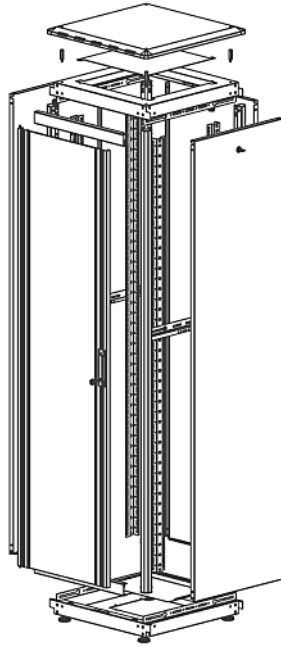

EXPLODED VIEW

FRONT DOOR
OPENING ANGLE

MAX/STD/MIN
EQUIPMENT
MOUNTING
DISTANCE

DIMENSIONS
IN
WIDTH AND HEIGHT

DYNAMIC Series Free Standing 19" Cabinets W=600mm D=600mm

ROOT Product Number ***	Product Description	Size WxDXH mm	h size in U	h in mm	*H mm, overall without feet and/or castor	Width Overall mm	Width Rail to Rail	Depth Overall mm	**Depth Shipping Conf. Rail to Rail mm	QTY IN PACKAGE	PACKING DIMENSIONS WxDXH mm	Standard NET Weight of product kgs	Gross Weight of Product kgs	QTY IN PALETTE	PALETTE DIMENSIONS WxDXH mm	Palette Weight kgs
LN-FS12U6060-CC-111	12U 19" Free Standing Cabinet W=600mm D=600mm	600x600x720	12U	533	720	600	19"	600	370	1	680x680x850	35,7	42,9	2	680x680x1700	85,8
LN-FS16U6060-CC-111	16U 19" Free Standing Cabinet W=600mm D=600mm	600x600x898	16U	711	898	600	19"	600	370	1	680x680x1020	40,9	48,5	2	680x680x2076	97
LN-FS20U6060-CC-111	20U 19" Free Standing Cabinet W=600mm D=600mm	600x600x1076	20U	889	1076	600	19"	600	370	1	680x680x1216	45,2	53,2	2	680x680x2432	106,4
LN-FS22U6060-CC-111	22U 19" Free Standing Cabinet W=600mm D=600mm	600x600x1164	22U	978	1164	600	19"	600	370	1	680x680x1305	47,9	56,1	2	680x680x2608	112,2
LN-FS26U6060-CC-111	26U 19" Free Standing Cabinet W=600mm D=600mm	600x600x1342	26U	1155	1342	600	19"	600	370	1	680x680x1482	52,7	61,3	1	680x680x1482	61,3
LN-FS32U6060-CC-111	32U 19" Free Standing Cabinet W=600mm D=600mm	600x600x1609	32U	1422	1609	600	19"	600	370	1	680x680x1749	60,9	70	1	680x680x1749	70
LN-FS36U6060-CC-111	36U 19" Free Standing Cabinet W=600mm D=600mm	600x600x1787	36U	1600	1787	600	19"	600	370	1	680x680x1927	66,3	75,5	1	680x680x1927	75,9
LN-FS39U6060-CC-111	39U 19" Free Standing Cabinet W=600mm D=600mm	600x600x1920	39U	1733	1923	600	19"	600	370	1	680x680x2063	69,6	79,7	1	680x680x2063	79,5
LN-FS42U6060-CC-111	42U 19" Free Standing Cabinet W=600mm D=600mm	600x600x2053	42U	1867	2053	600	19"	600	370	1	680x680x2193	73,7	83,9	1	680x680x2193	83,9
LN-FS45U6060-CC-111	45U 19" Free Standing Cabinet W=600mm D=600mm	600x600x2187	45U	2000	2187	600	19"	600	370	1	680x680x2327	77,3	87,8	1	680x680x2327	87,8