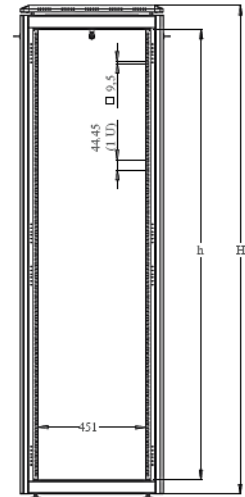

EXPLODED VIEW

FRONT DOOR
OPENING ANGLE

MAX/STD/MIN
EQUIPMENT
MOUNTING
DISTANCE

DIMENSIONS
IN
WIDTH AND HEIGHT

DYNAMIC Series Free Standing 19" Cabinets W=600mm D=600mm

ROOT Product Number ***	Product Description	Size WxDXH mm	h size in U	h in mm	*H mm, overall without feet and/or castor	Width Overall mm	Width Rail to Rail	Depth Overall mm	**Depth Shipping Conf. Rail to Rail mm	QTY IN PACKAGE	PACKING DIMENSIONS WxDXH mm	Standard NET Weight of product kgs	Gross Weight of Product kgs	QTY IN PALETTE	PALETTE DIMENSIONS WxDXH mm	Palette Weight kgs
LN-FS12U6060-CC-111	12U 19" Free Standing Cabinet W=600mm D=600mm	600x600x720	12U	533	720	600	19"	600	370	1	680x680x850	35,7	42,9	2	680x680x1700	85,8
LN-FS16U6060-CC-111	16U 19" Free Standing Cabinet W=600mm D=600mm	600x600x898	16U	711	898	600	19"	600	370	1	680x680x1020	40,9	48,5	2	680x680x2076	97
LN-FS20U6060-CC-111	20U 19" Free Standing Cabinet W=600mm D=600mm	600x600x1076	20U	889	1076	600	19"	600	370	1	680x680x1216	45,2	53,2	2	680x680x2432	106,4
LN-FS22U6060-CC-111	22U 19" Free Standing Cabinet W=600mm D=600mm	600x600x1164	22U	978	1164	600	19"	600	370	1	680x680x1305	47,9	56,1	2	680x680x2608	112,2
LN-FS26U6060-CC-111	26U 19" Free Standing Cabinet W=600mm D=600mm	600x600x1342	26U	1155	1342	600	19"	600	370	1	680x680x1482	52,7	61,3	1	680x680x1482	61,3
LN-FS32U6060-CC-111	32U 19" Free Standing Cabinet W=600mm D=600mm	600x600x1609	32U	1422	1609	600	19"	600	370	1	680x680x1749	60,9	70	1	680x680x1749	70
LN-FS36U6060-CC-111	36U 19" Free Standing Cabinet W=600mm D=600mm	600x600x1787	36U	1600	1787	600	19"	600	370	1	680x680x1927	66,3	75,5	1	680x680x1927	75,9
LN-FS39U6060-CC-111	39U 19" Free Standing Cabinet W=600mm D=600mm	600x600x1920	39U	1733	1923	600	19"	600	370	1	680x680x2063	69,6	79,7	1	680x680x2063	79,5
LN-FS42U6060-CC-111	42U 19" Free Standing Cabinet W=600mm D=600mm	600x600x2053	42U	1867	2053	600	19"	600	370	1	680x680x2193	73,7	83,9	1	680x680x2193	83,9
LN-FS45U6060-CC-111	45U 19" Free Standing Cabinet W=600mm D=600mm	600x600x2187	45U	2000	2187	600	19"	600	370	1	680x680x2327	77,3	87,8	1	680x680x2327	87,8