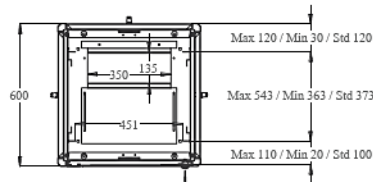

EXPLODED VIEW

FRONT DOOR
OPENING ANGLE

MAX/STD/MIN
EQUIPMENT
MOUNTING
DISTANCE

DIMENSIONS
IN
WIDTH AND HEIGHT

DYNAMIC Series Free Standing 19" Cabinets W=600mm D=600mm

ROOT Product Number ***	Product Description	Size WxDXH mm	h size in U	h in mm	*H mm, overall without feet and/or castor	Width Overall mm	Width Rail to Rail	Depth Overall mm	**Depth Shipping Conf. Rail to Rail mm	QTY IN PACKAGE	PACKING DIMENSIONS WxDXH mm	Standard NET Weight of product kgs	Gross Weight of Product kgs	QTY IN PALETTE	PALETTE DIMENSIONS WxDXH mm	Palette Weight kgs
LN-FS12U6060-CC-111	12U 19" Free Standing Cabinet W=600mm D=600mm	600x600x720	12U	533	720	600	19"	600	370	1	680x680x850	35,7	42,9	2	680x680x1700	85,8
LN-FS16U6060-CC-111	16U 19" Free Standing Cabinet W=600mm D=600mm	600x600x898	16U	711	898	600	19"	600	370	1	680x680x1020	40,9	48,5	2	680x680x2076	97
LN-FS20U6060-CC-111	20U 19" Free Standing Cabinet W=600mm D=600mm	600x600x1076	20U	889	1076	600	19"	600	370	1	680x680x1216	45,2	53,2	2	680x680x2432	106,4
LN-FS22U6060-CC-111	22U 19" Free Standing Cabinet W=600mm D=600mm	600x600x1164	22U	978	1164	600	19"	600	370	1	680x680x1305	47,9	56,1	2	680x680x2608	112,2
LN-FS26U6060-CC-111	26U 19" Free Standing Cabinet W=600mm D=600mm	600x600x1342	26U	1155	1342	600	19"	600	370	1	680x680x1482	52,7	61,3	1	680x680x1482	61,3
LN-FS32U6060-CC-111	32U 19" Free Standing Cabinet W=600mm D=600mm	600x600x1609	32U	1422	1609	600	19"	600	370	1	680x680x1749	60,9	70	1	680x680x1749	70
LN-FS36U6060-CC-111	36U 19" Free Standing Cabinet W=600mm D=600mm	600x600x1787	36U	1600	1787	600	19"	600	370	1	680x680x1927	66,3	75,5	1	680x680x1927	75,9
LN-FS39U6060-CC-111	39U 19" Free Standing Cabinet W=600mm D=600mm	600x600x1920	39U	1733	1923	600	19"	600	370	1	680x680x2063	69,6	79,7	1	680x680x2063	79,5
LN-FS42U6060-CC-111	42U 19" Free Standing Cabinet W=600mm D=600mm	600x600x2053	42U	1867	2053	600	19"	600	370	1	680x680x2193	73,7	83,9	1	680x680x2193	83,9
LN-FS45U6060-CC-111	45U 19" Free Standing Cabinet W=600mm D=600mm	600x600x2187	45U	2000	2187	600	19"	600	370	1	680x680x2327	77,3	87,8	1	680x680x2327	87,8