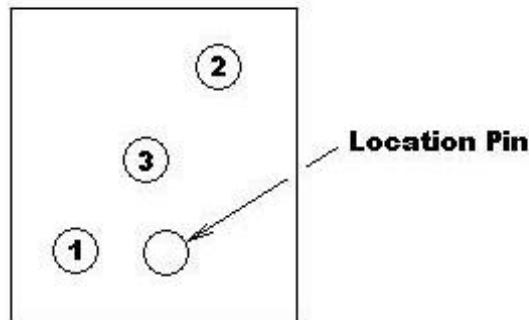

## GHEILMETTI PATCHCORDS/PLUGS WIRING CONVENTION

- 45-940 GHIELMETTI 673.910.269.00 GMK 313/60 PATCHCORD AES/EBU digital & mono analogue, 600mm, black
- 45-941 GHIELMETTI 673.910.269.20 GMK 313/30 PATCHCORD AES/EBU digital & mono analogue, 300mm, black
- 45-945 GHIELMETTI 673.910.269.02 GMK 313/60 PATCHCORD AES/EBU digital & mono analogue, 600mm, red
- 45-946 GHIELMETTI 673.910.269.06 GMK 313/60 PATCHCORD AES/EBU digital & mono analogue, 600mm, blue
- 45-947 GHIELMETTI 673.910.269.05 GMK 313/60 PATCHCORD AES/EBU digital & mono analogue, 600mm, green
- 45-950 GHIELMETTI 673.910.269.10 GMK 313/90 PATCHCORD AES/EBU digital & mono analogue, 900mm, black
- 45-957 GHIELMETTI 673.910.269.30 GMK 313/120 PATCHCORD AES/EBU digital & mono analogue, 1200mm, black
- 45-958 GHIELMETTI 673.910.269.40 GMK 313/180 PATCHCORD AES/EBU digital & mono analogue, 1800mm, black
- 45-961 GHIELMETTI 673.910.269.50 GMK 313/250 PATCHCORD AES/EBU digital & mono analogue, 2500mm, black
- 45-981 GHIELMETTI 673.910.201.10 GKS 313m PATCHCORD PLUG Mono, black
- 45-982 GHIELMETTI 673.910.231.00 GKS 316 PATCHCORD PLUG Stereo, black
- 45-985 GHIELMETTI 673.910.301.05 GXK 313/30 PATCHCABLE 3-pole to XLR 3-pin female, 300mm, black
- 45-986 GHIELMETTI 673.910.301.02 GXK 313/60 PATCHCABLE 3-pole to XLR 3-pin female, 600mm, black
- 45-987 GHIELMETTI 673.910.301.01 GXK 313/90 PATCHCABLE 3-pole to XLR 3-pin female, 900mm, black
- 45-988 GHIELMETTI 673.910.301.00 GXK 313/120 PATCHCABLE 3-pole to XLR 3-pin female, 1200mm, black
- 45-989 GHIELMETTI 673.910.301.03 GXK 313/150 PATCHCABLE 3-pole to XLR 3-pin female, 1800mm, black
- 45-995 GHIELMETTI 673.910.300.05 GXK 313/30 PATCH CABLE 3-pole to XLR 3-pin male, 300mm, black
- 45-996 GHIELMETTI 673.910.300.02 GXK 313/60 PATCH CABLE 3-pole to XLR 3-pin male, 600mm, black
- 45-997 GHIELMETTI 673.910.300.01 GXK 313/90 PATCH CABLE 3-pole to XLR 3-pin male, 900mm, black
- 45-998 GHIELMETTI 673.910.300.00 GXK 313/120 PATCH CABLE 3-pole to XLR 3-pin male, 1200mm, black
- 45-999 GHIELMETTI 673.910.300.03 GXK 313/150 PATCH CABLE 3-pole to XLR 3-pin male, 1800mm, black