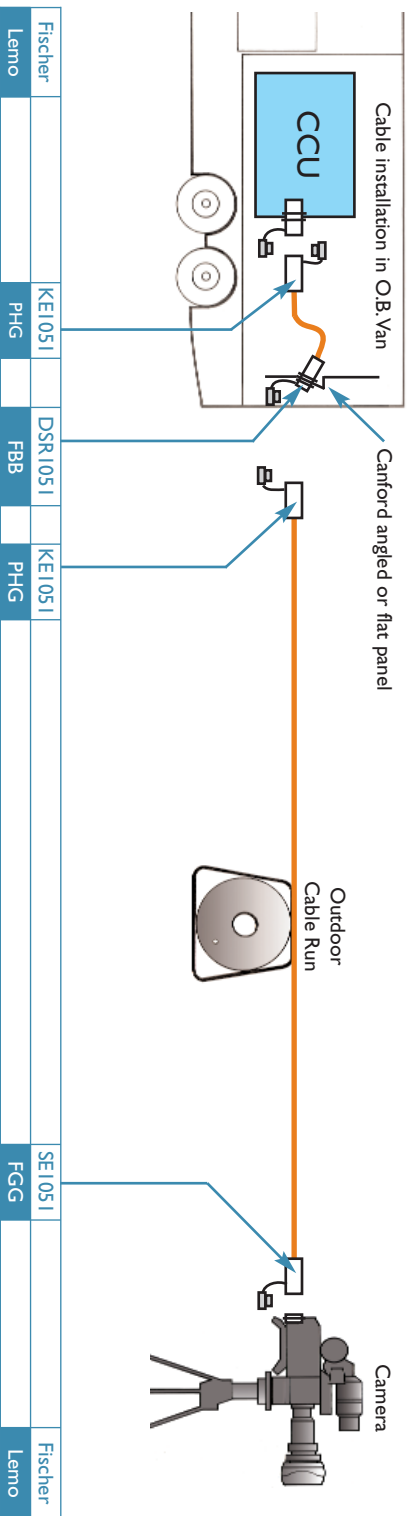

Typical TRIAX camera connections

U.K. Sales 0191 418 1122
sales@canford.co.uk

CANFORD
THE SOURCE
www.canford.co.uk

International Sales +44 191 418 1133
international@canford.co.uk