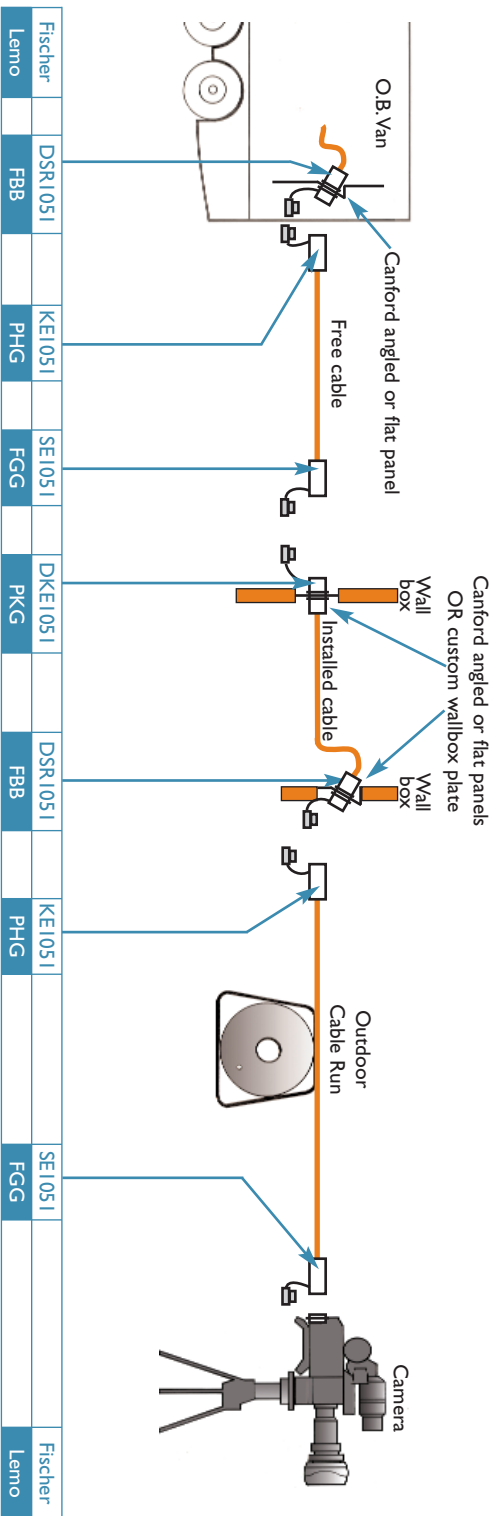

Typical TRIAX camera connections

U.K. Sales 0191 418 1122
sales@canford.co.uk

CANFORD
THE SOURCE
www.canford.co.uk

International Sales +44 191 418 1133
international@canford.co.uk