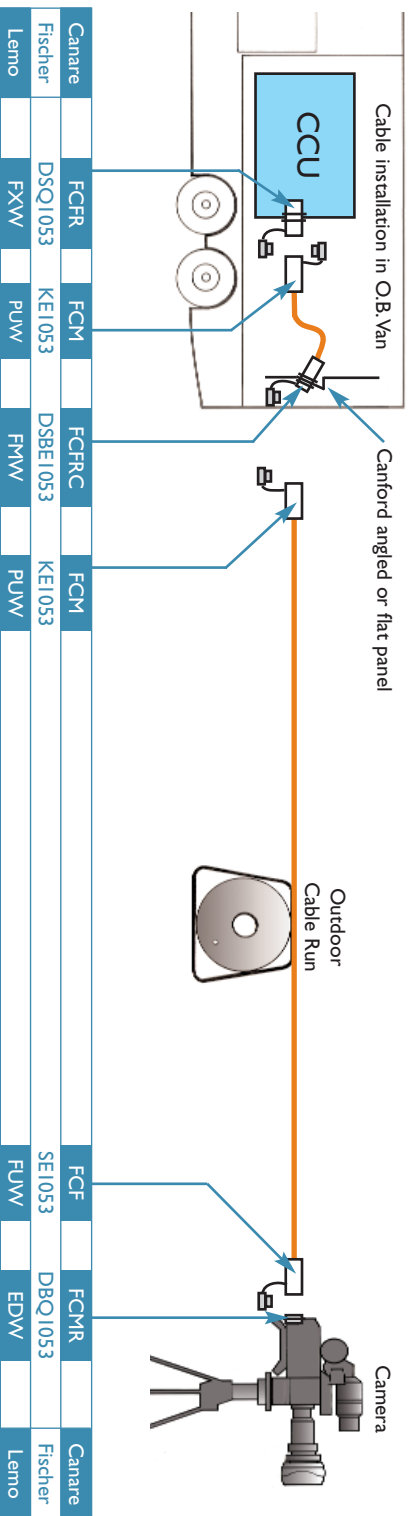

Standard and Custom termination panels

- Shallow 'Z' profile 2U extrusion to accommodate BNC and XLR connectors
- Flat types, 1U, 2U and 3U
- ▶ Fully loaded BNC HD, XLR and F-type termination panels
- ▶ Broadcast style data panels (Cat5e, Cat6, RS422, Ethernet, D-sub, USB, Firewire)
- Canford 'Universal' unpopulated panel kit (includes connector mounting screws)
- Half rack and custom widths
- ▶ Standard cranked lacing bars fitted, low profile option. Snap-on Designation strips
- Custom panel cut-outs
- 'Universal' panel assembly service - the most cost effective solution

Custom metalwork

- Termination panels
- Patch panels
- ▶ Tailgate panels
- ▶ Wallbox plates
- Any video, audio, data or power connector combination
- Fabricated metalwork
- ▶ Custom colours, designation strips, engraving, screen-printing

Outside broadcast breakout stageboxes

- Based on the robust Neutrik stagebox
- Canford manufactured to include:
▶ latching XLRs on metal plates, runners on base, engraved numbers
▶ MIL26 and MIL41
▶ MIL-C-5015 - Apollo 25, Apollo 37
- Standard or custom wiring
- Single ended or feedthrough
- ▶ Fully compatible with other standard connectors

SMPTE 304M (connectors) & 311M (cable)

Canare and Lemo SMPTE 304M connectors are inter-mateable. Fischer have a different latching system.

U.K. Sales 0191 418 1122
sales@canford.co.uk

CANFORD
THE SOURCE
www.canford.co.uk