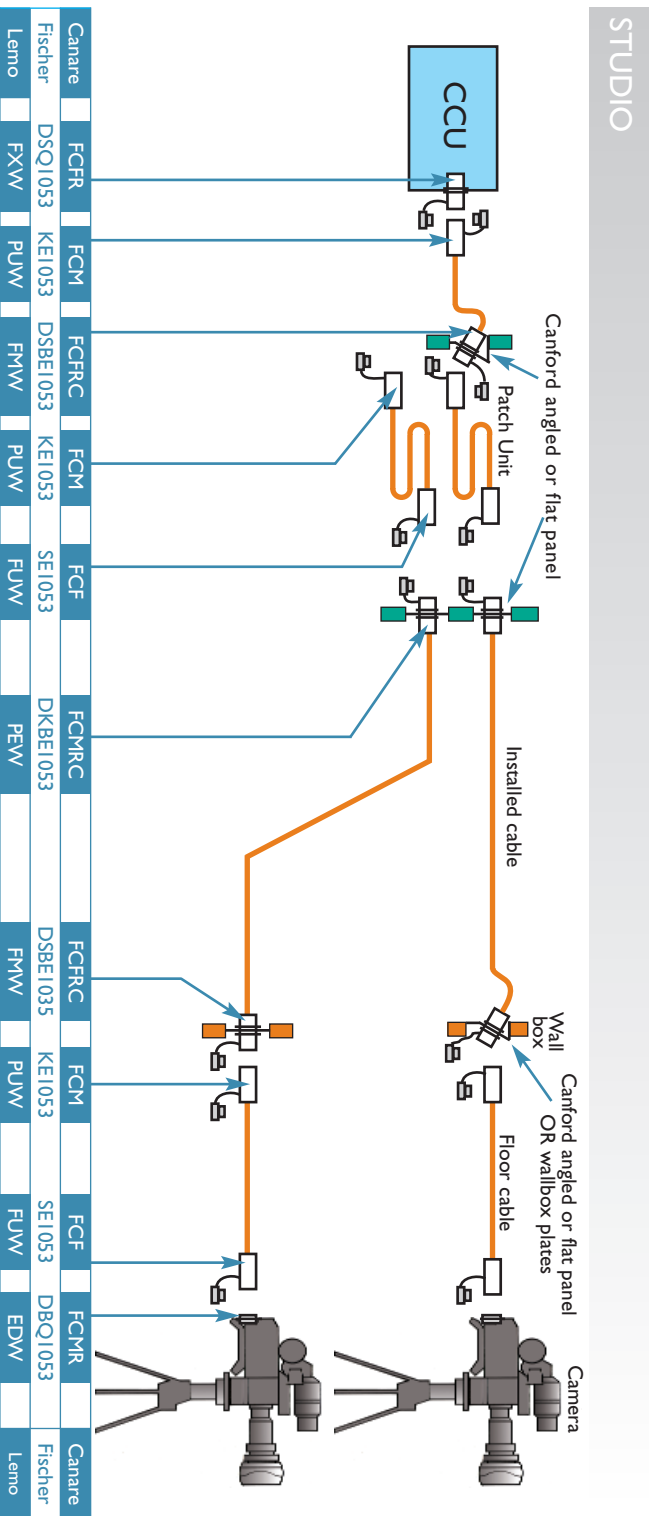

Standard and Custom termination panels

- Shallow 'Z' profile 2U extrusion to accommodate BNC and XLR connectors
- Flat types, 1U, 2U and 3U
- ▶ Fully loaded BNC HD, XLR and F-type termination panels
- ▶ Broadcast style data panels (Cat5e, Cat6, RS422, Ethernet, D-sub, USB, Firewire)
- Canford 'Universal' unpopulated panel kit (includes connector mounting screws)
- Half rack and custom widths
- ▶ Standard cranked lacing bars fitted, low profile option. Snap-on Designation strips
- Custom panel cut-outs
- 'Universal' panel assembly service - the most cost effective solution

Outside broadcast breakout stageboxes

- Based on the robust Neutrik stagebox
- Canford manufactured to include:
▶ latching XLRs on metal plates, runners on base, engraved numbers
▶ MIL26 and MIL41
▶ MIL-C-5015 - Apollo 25, Apollo 37
- Standard or custom wiring
- Single ended or feedthrough
- ▶ Fully compatible with other standard connectors

SMPTE 304M and TRIAX CONNECTOR GUIDE

TAILGATE and WALLBOX PANELS TERMINATION PANELS

OUTSIDE BROADCAST BREAKOUT STAGE BOXES

audio

video

data

power

audio

SMPTE 304M (connectors) & 311M (cable)

Canare and Lemo SMPTE 304M connectors are inter-mateable. Fischer have a different latching system.

U.K. Sales 0191 418 1122
sales@canford.co.uk

CANFORD
THE SOURCE
www.canford.co.uk