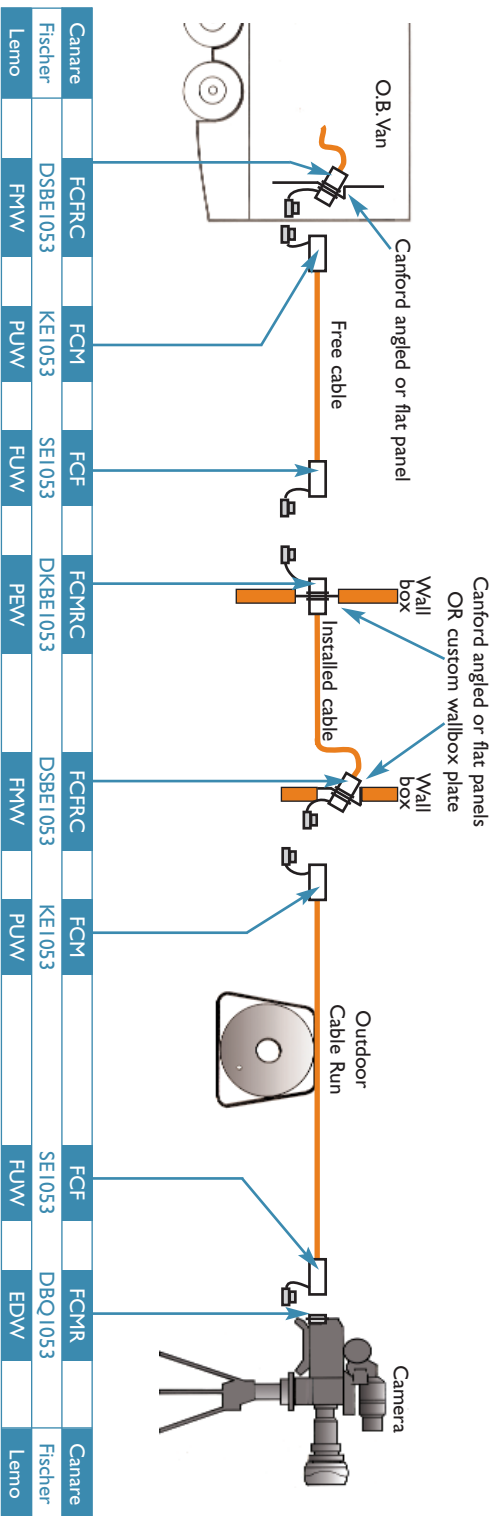

Standard and Custom termination panels

- Shallow 'Z' profile 2U extrusion to accommodate BNC and XLR connectors
- Flat types, 1U, 2U and 3U
- ▶ Fully loaded BNC HD, XLR and F-type termination panels
- ▶ Broadcast style data panels (Cat5e, Cat6, RS422, Ethernet, D-sub, USB, Firewire)
- Canford 'Universal' unpopulated panel kit (includes connector mounting screws)
- Half rack and custom widths
- ▶ Standard cranked lacing bars fitted, low profile option. Snap-on Designation strips
- Custom panel cut-outs
- 'Universal' panel assembly service - the most cost effective solution

Outside broadcast breakout stageboxes

- Based on the robust Neutrik stagebox
- Canford manufactured to include:
▶ latching XLRs on metal plates, runners on base, engraved numbers
▶ MIL26 and MIL41
▶ MIL-C-5015 - Apollo 25, Apollo 37
- Standard or custom wiring
- Single ended or feedthrough
- ▶ Fully compatible with other standard connectors

SMPTE 304M and TRIAX CONNECTOR GUIDE

TAILGATE and WALLBOX PANELS TERMINATION PANELS

OUTSIDE BROADCAST BREAKOUT STAGE BOXES

audio

video

data

power

audio

SMPTE 304M (connectors) & 311M (cable)

Canare and Lemo SMPTE 304M connectors are inter-mateable. Fischer have a different latching system.

U.K. Sales 0191 418 1122
sales@canford.co.uk

CANFORD
THE SOURCE
www.canford.co.uk