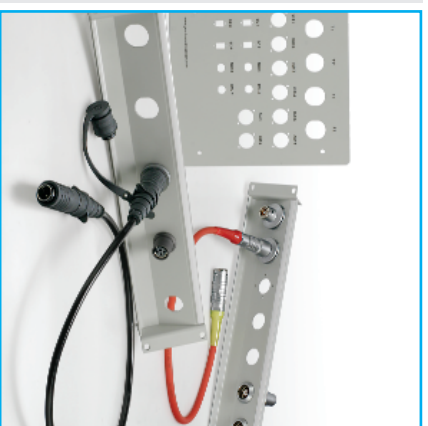

Canford Tailgate and Wallbox termination panels

- Unique 'Z' profile aluminium extrusion
- 2U high, up to 7 connectors - uses minimum rack space
- ▶ Connectors angled down significantly reduces fibre or cable bending stress
- ▶ Flat types for low level or bottom of rack termination
- Extremely rugged solid aluminium with integral bracing
- Standard and low profile lacing bar options
- Custom cut-outs, colour, screen-printing and engraving
- ▶ Available for ALL broadcast video and audio connectors including:
Canare, Lemo, WWFischer, Hirose JRC, MIL26/41, Apollo Pro, Opticon

Standard and Custom termination panels

- Shallow 'Z' profile 2U extrusion to accommodate BNC and XLR connectors
- Flat types, 1U, 2U and 3U
- ▶ Fully loaded BNC HD, XLR and F-type termination panels
- ▶ Broadcast style data panels (Cat5e, Cat6, RS422, Ethernet, D-sub, USB, Firewire)
- Canford 'Universal' unpopulated panel kit (includes connector mounting screws)
- Half rack and custom widths
- ▶ Standard cranked lacing bars fitted, low profile option. Snap-on Designation strips
- Custom panel cut-outs
- 'Universal' panel assembly service - the most cost effective solution

Outside broadcast breakout stageboxes

- Based on the robust Neutrik stagebox
- Canford manufactured to include:
▶ latching XLRs on metal plates, runners on base, engraved numbers
▶ MIL26 and MIL41
▶ MIL-C-5015 - Apollo 25, Apollo 37
- Standard or custom wiring
- Single ended or feedthrough
- ▶ Fully compatible with other standard connectors

SMPTE 304M (connectors) & 311M (cable)

Canare and Lemo SMPTE 304M connectors are inter-mateable. Fischer have a different latching system.

U.K. Sales 0191 418 1122
sales@canford.co.uk

CANFORD
THE SOURCE
www.canford.co.uk