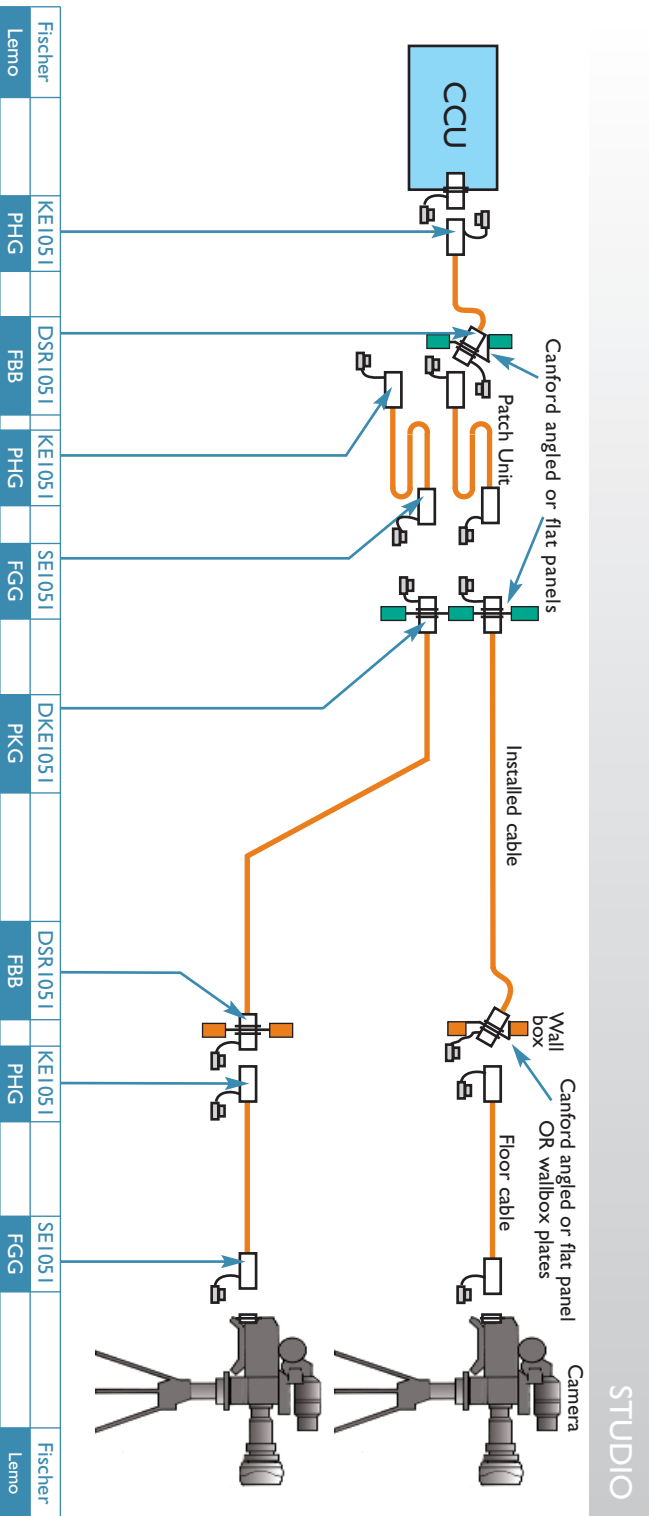

Typical TRIAX camera connections

U.K. Sales 0191 418 1122
sales@canford.co.uk

CANFORD
THE SOURCE
www.canford.co.uk

International Sales +44 191 418 1133
international@canford.co.uk